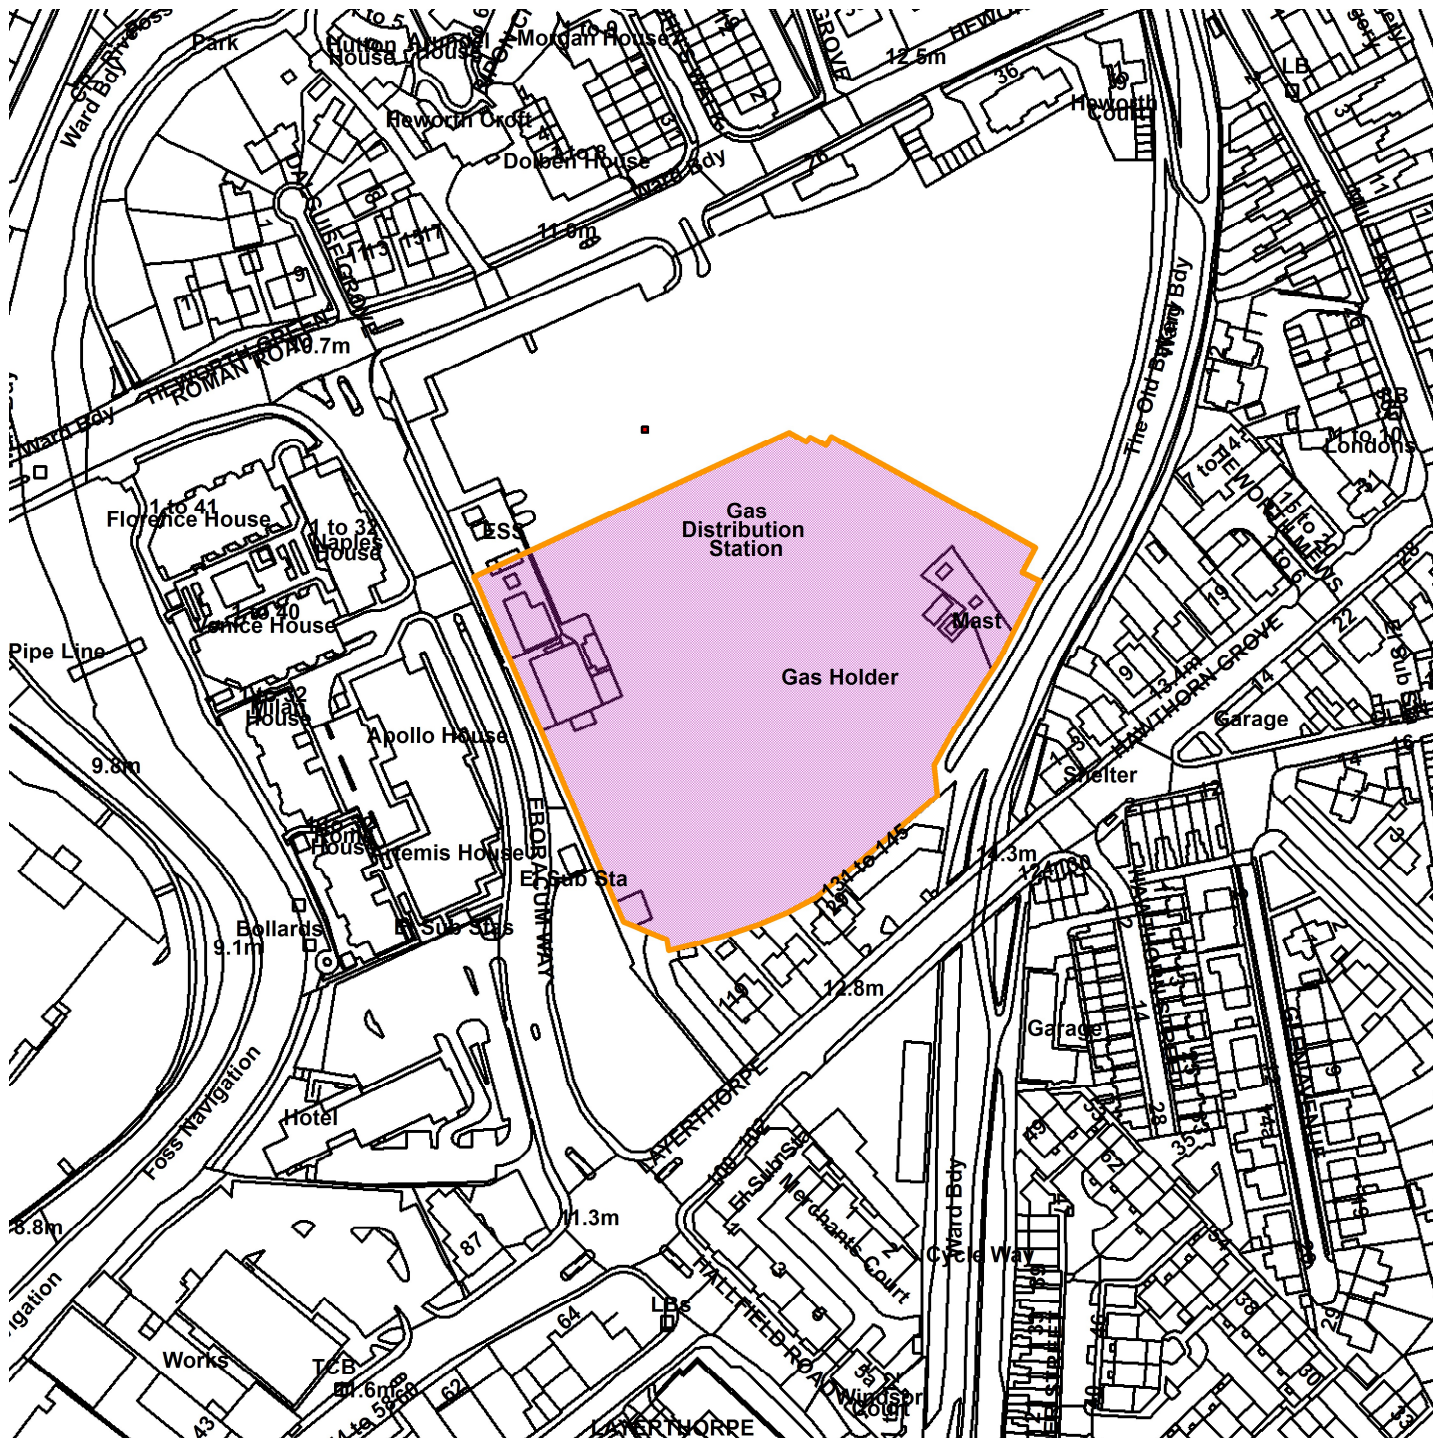

Former Gas Works, Heworth Green, Zone B

22/01281/REMM

GIS by ESRI (UK)

Scale : 1:2284

Reproduced from the Ordnance Survey map with the permission of the Controller of Her Majesty's Stationery Office © Crown Copyright 2000.

Unauthorised reproduction infringes Crown Copyright and may lead to prosecution or civil proceedings.

Produced using ESRI (UK)'s MapExplorer 2.0 - <http://www.esriuk.com>

Organisation	City of York Council
Department	Directorate of Place
Comments	Site Location Plan
Date	18 October 2022
SLA Number	Not Set